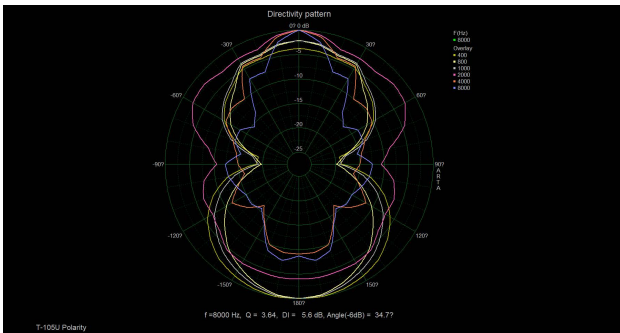

Ceiling Speaker

T-105U

Material: iron mesh cover

Description:

High quality ceiling speaker, plastic basin frame, spring pressing system, convenient installation. It is suitable for hotels, hotels, clubs and so on.

Specifications:

Model	T-105U
Power taps @100V	1.5W, 3W, 6W
Power taps @70V	0.75W, 1.5W, 3W
Impedance	Black: Com Red: 6.7KΩ Green: 3.3KΩ White: 1.7KΩ
SPL(1W/1M)	89dB
Frequency response (-10dB)	80-18KHz
Speaker driver	5"×1
Cutout size	145mm
Dimensions	172 ×80mm
Weight	0.75Kg