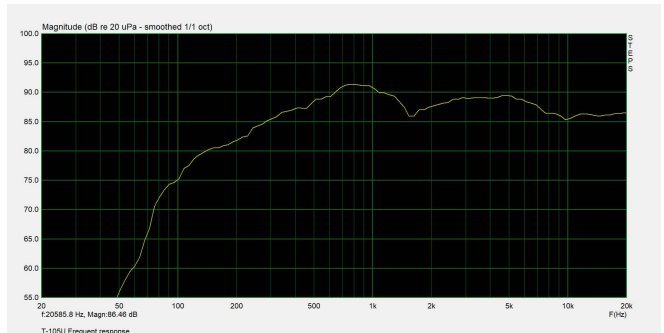

Ceiling Speaker

T-105U

Material: iron mesh cover

Description:

High quality ceiling speaker, plastic basin frame, spring pressing system, convenient installation. It is suitable for hotels, hotels, clubs and so on.

Specifications:

Model	T-105U
Power taps @100V	1.5W, 3W, 6W
Power taps @70V	0.75W, 1.5W, 3W
Impedance	Black: Com Red: 6.7KΩ Green: 3.3KΩ White: 1.7KΩ
SPL(1W/1M)	89dB
Frequency response (-10dB)	80-18KHz
Speaker driver	5"×1
Cutout size	145mm
Dimensions	172 ×80mm
Weight	0.75Kg